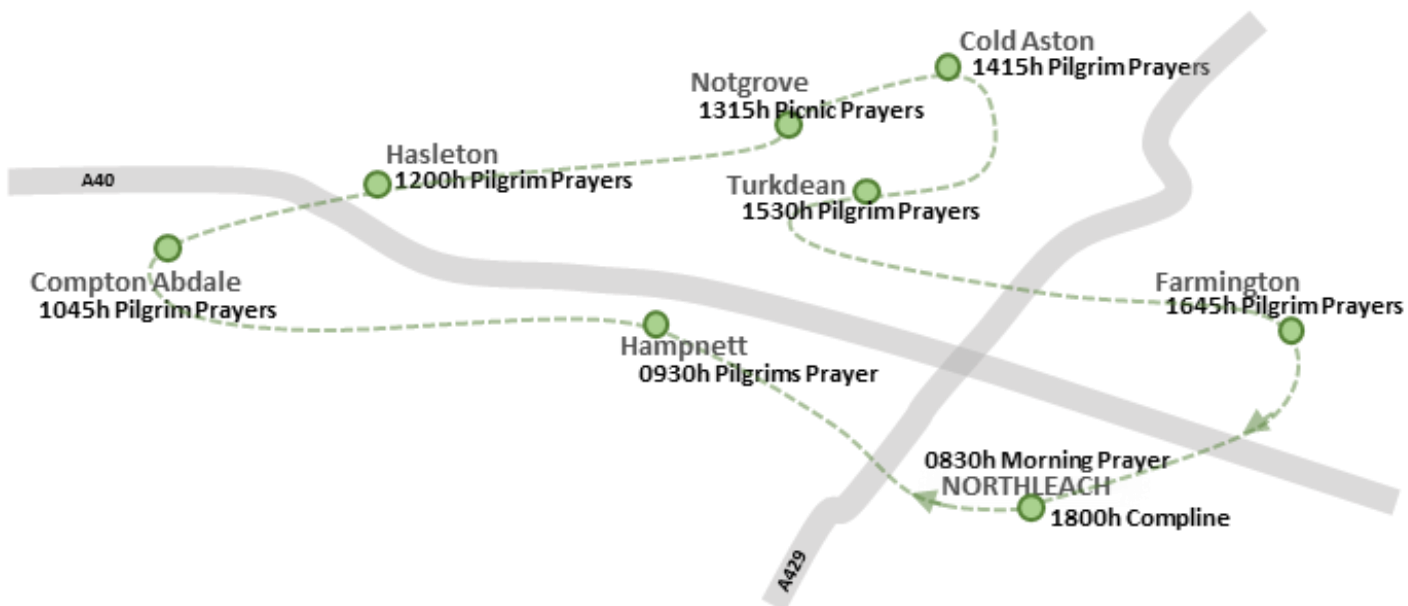

# Northleach Benefice Walk 2017

Saturday 6<sup>th</sup> May

Starting at Northleach Church, 8:30am

Join Revd David Ford and fellow walkers as we walk around the Benefice linking our eight parishes in pilgrimage and prayer.

Walkers can stay at each church for 15 mins approx. before continuing the walk. Timetable shown in the map below....

**Everyone is welcome** to join in part or for the whole of the day.

If unable to join the walk, please do join us for prayer...

(timings are approximate)